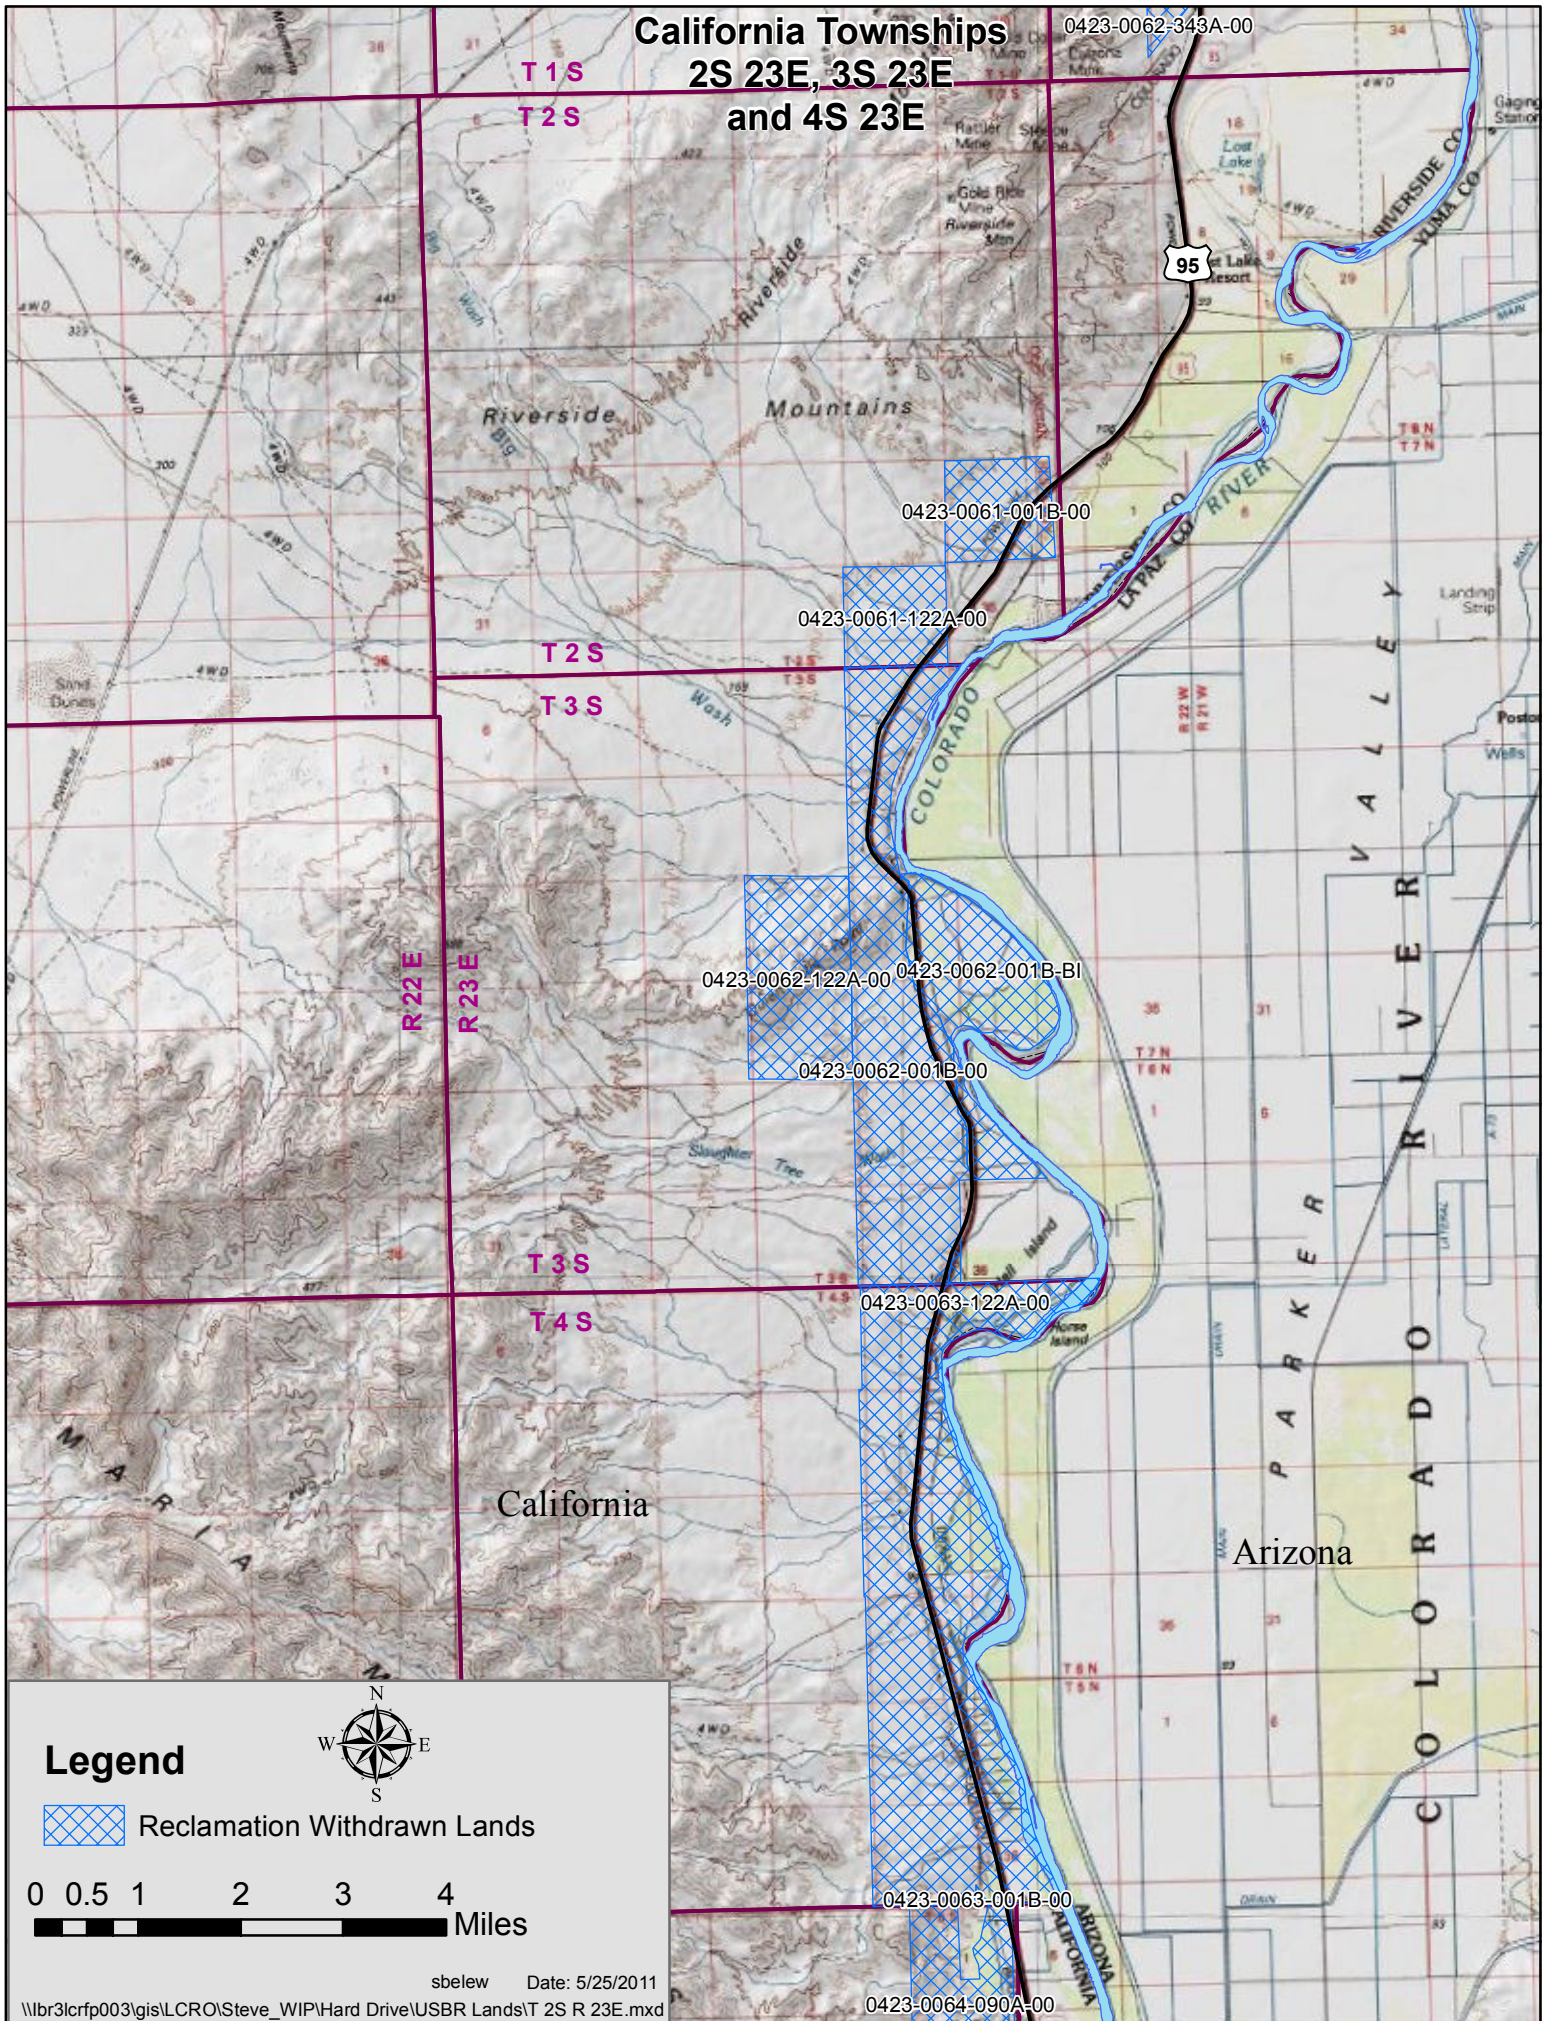

California Townships 2S 23E, 3S 23E and 4S 23E

0423-0062-343A-00

T 1 S

T 2 S

T 2 S

T 3 S

T 3 S

T 4 S

R 22 E

R 23 E

Legend

 Reclamation Withdrawn Lands

0 0.5 1 2 3 4 Miles

sbelew Date: 5/25/2011

\\lbr3lcrfp003\gis\LCRO\Steve_WIP\Hard Drive\USB\ LandsT 2S R 23E.mxd

0423-0064-090A-00

California Townships 2S 23E, 3S 23E and 4S 23E

0423-0062-343A-00

T 1 S

T 2 S

95

0423-0061-001B-00

0423-0061-122A-00

T 2 S

0423-0063-122A-00

California

Arizona

Legend

 Reclamation Withdrawn Lands

0 0.5 1 2 3 4 Miles

sbelew Date: 5/25/2011

\\br3lcrfp003\gis\LCROI\Steve_WIP\Hard Drive\USBR Lands\T 2S R 23E.mxd